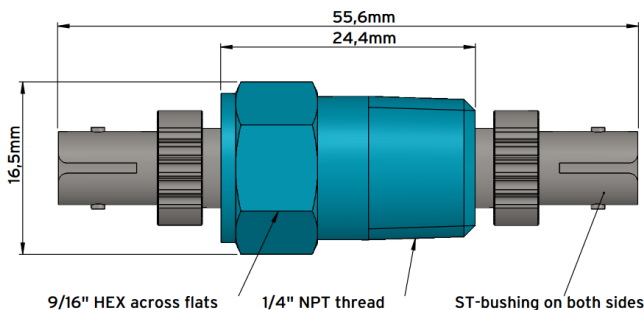

FIBER OPTIC ACCESSORIES

FEEDTHROUGH DF1 - NPT 1/4"

Key Features

- No moving parts
- Support vacuum or pressure

DESCRIPTION

These optical feedthroughs are specially designed for installation on tank walls and oil transformers. They have a leak-proof interface*1 with a standard ST-bushing on each side and require no maintenance. There are no moving parts or loose optical cables.

DIMENSION

TECHNICAL SPECIFICATION

Temperature range	- 40 °C to 120 °C
Pressure	max. 200 bar
Thread size	1/4" NPT
Thread angle	60°
Connector type	ST
Probes	Compatible with all Weidmann fiber optic temperature probes.